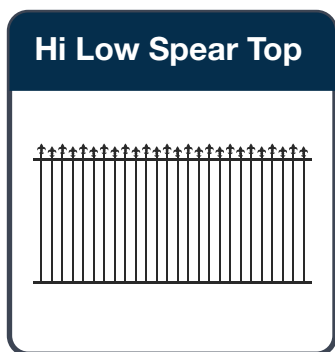

NEW STYLE FENCING

STEEL POOL & GARDEN FENCING

* Not suitable for pool fencing