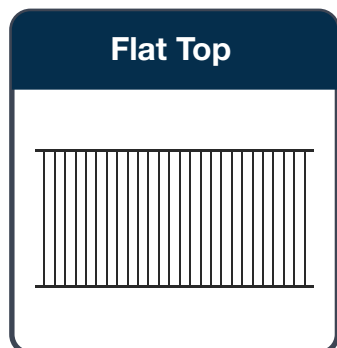

NEW STYLE FENCING

STEEL POOL & GARDEN FENCING

* Not suitable for pool fencing